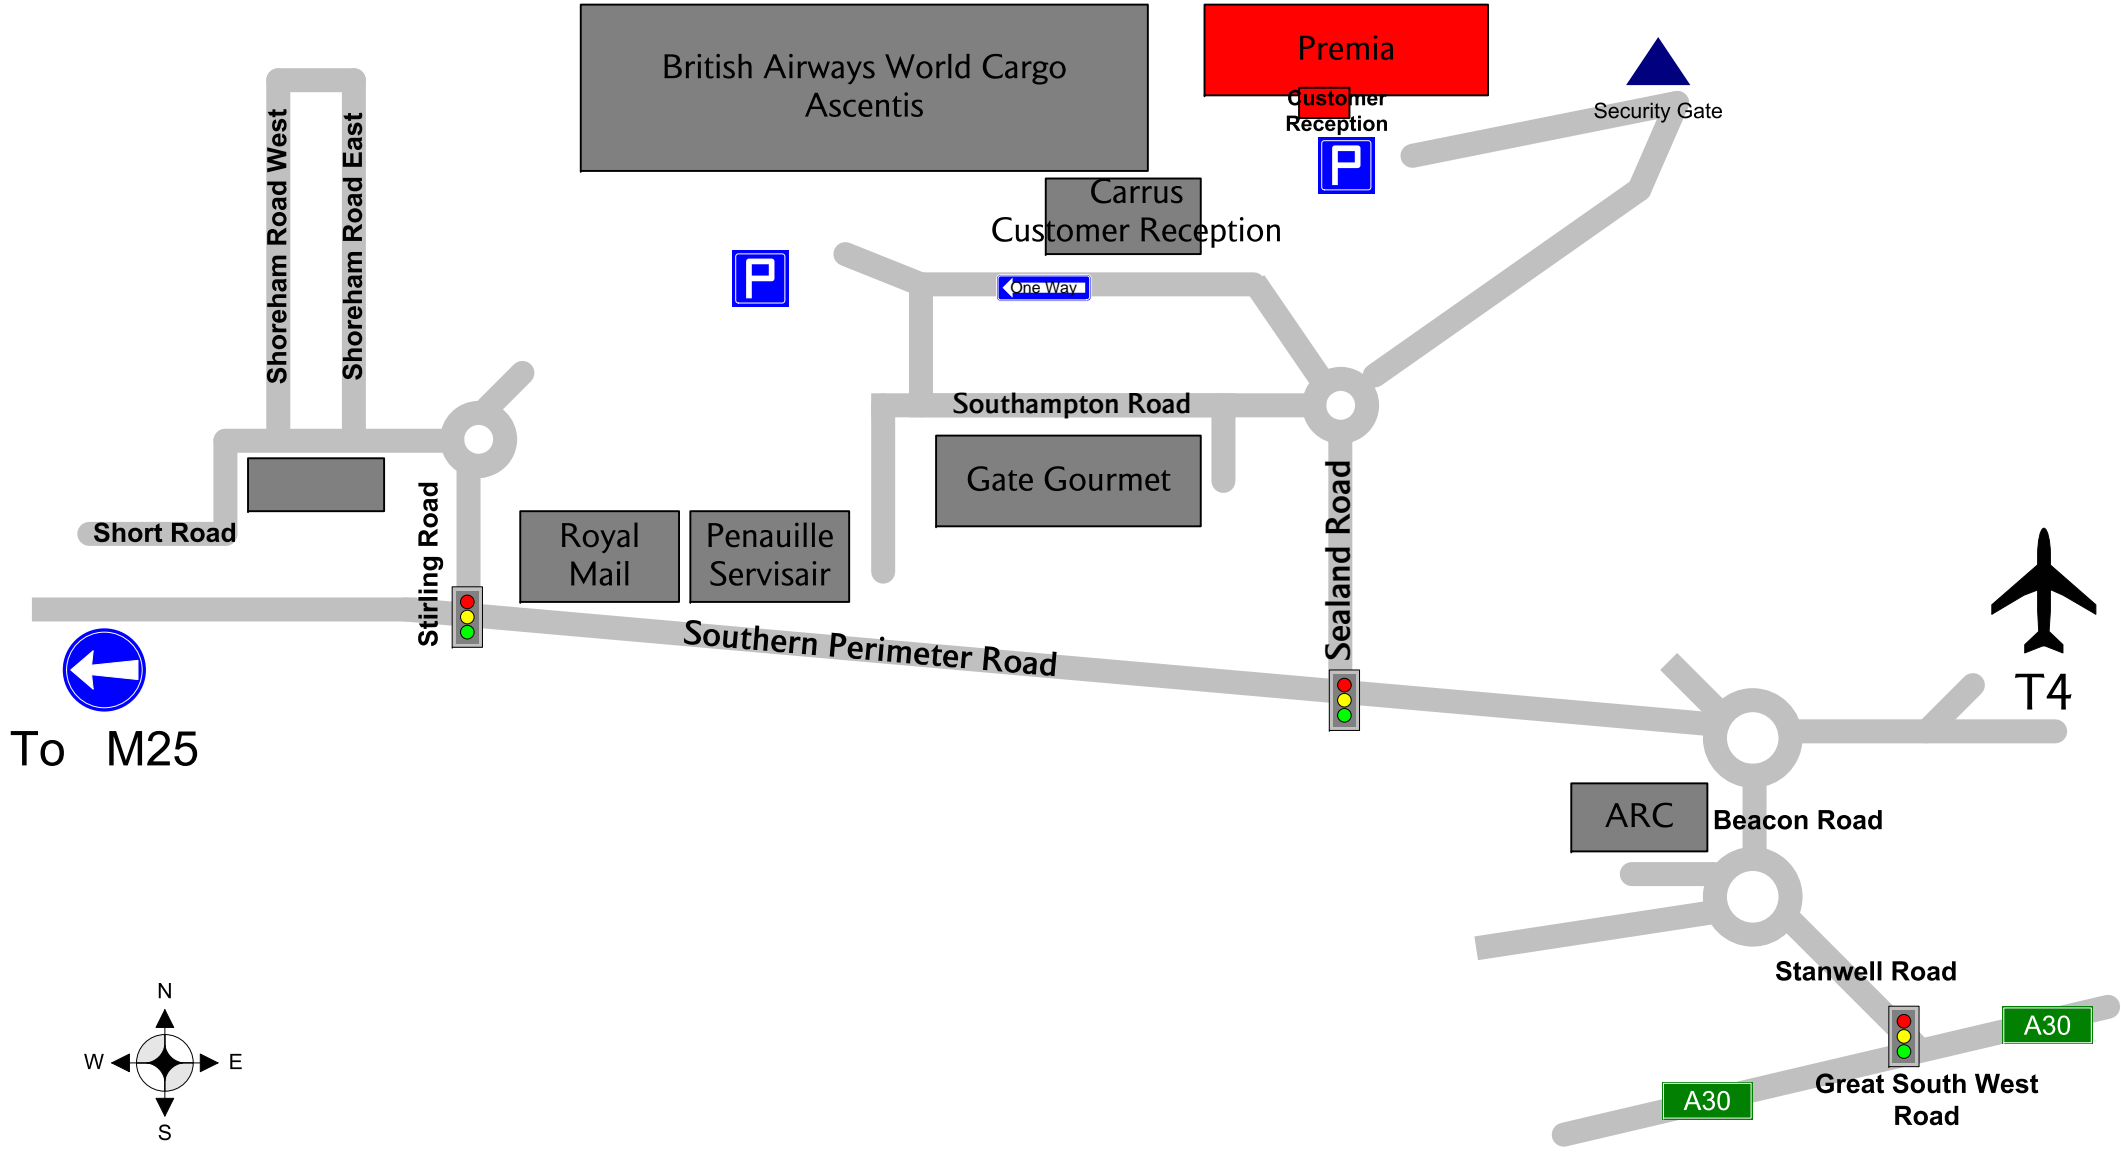

How to find British Airways World Cargo (Premia) at London Heathrow Airport