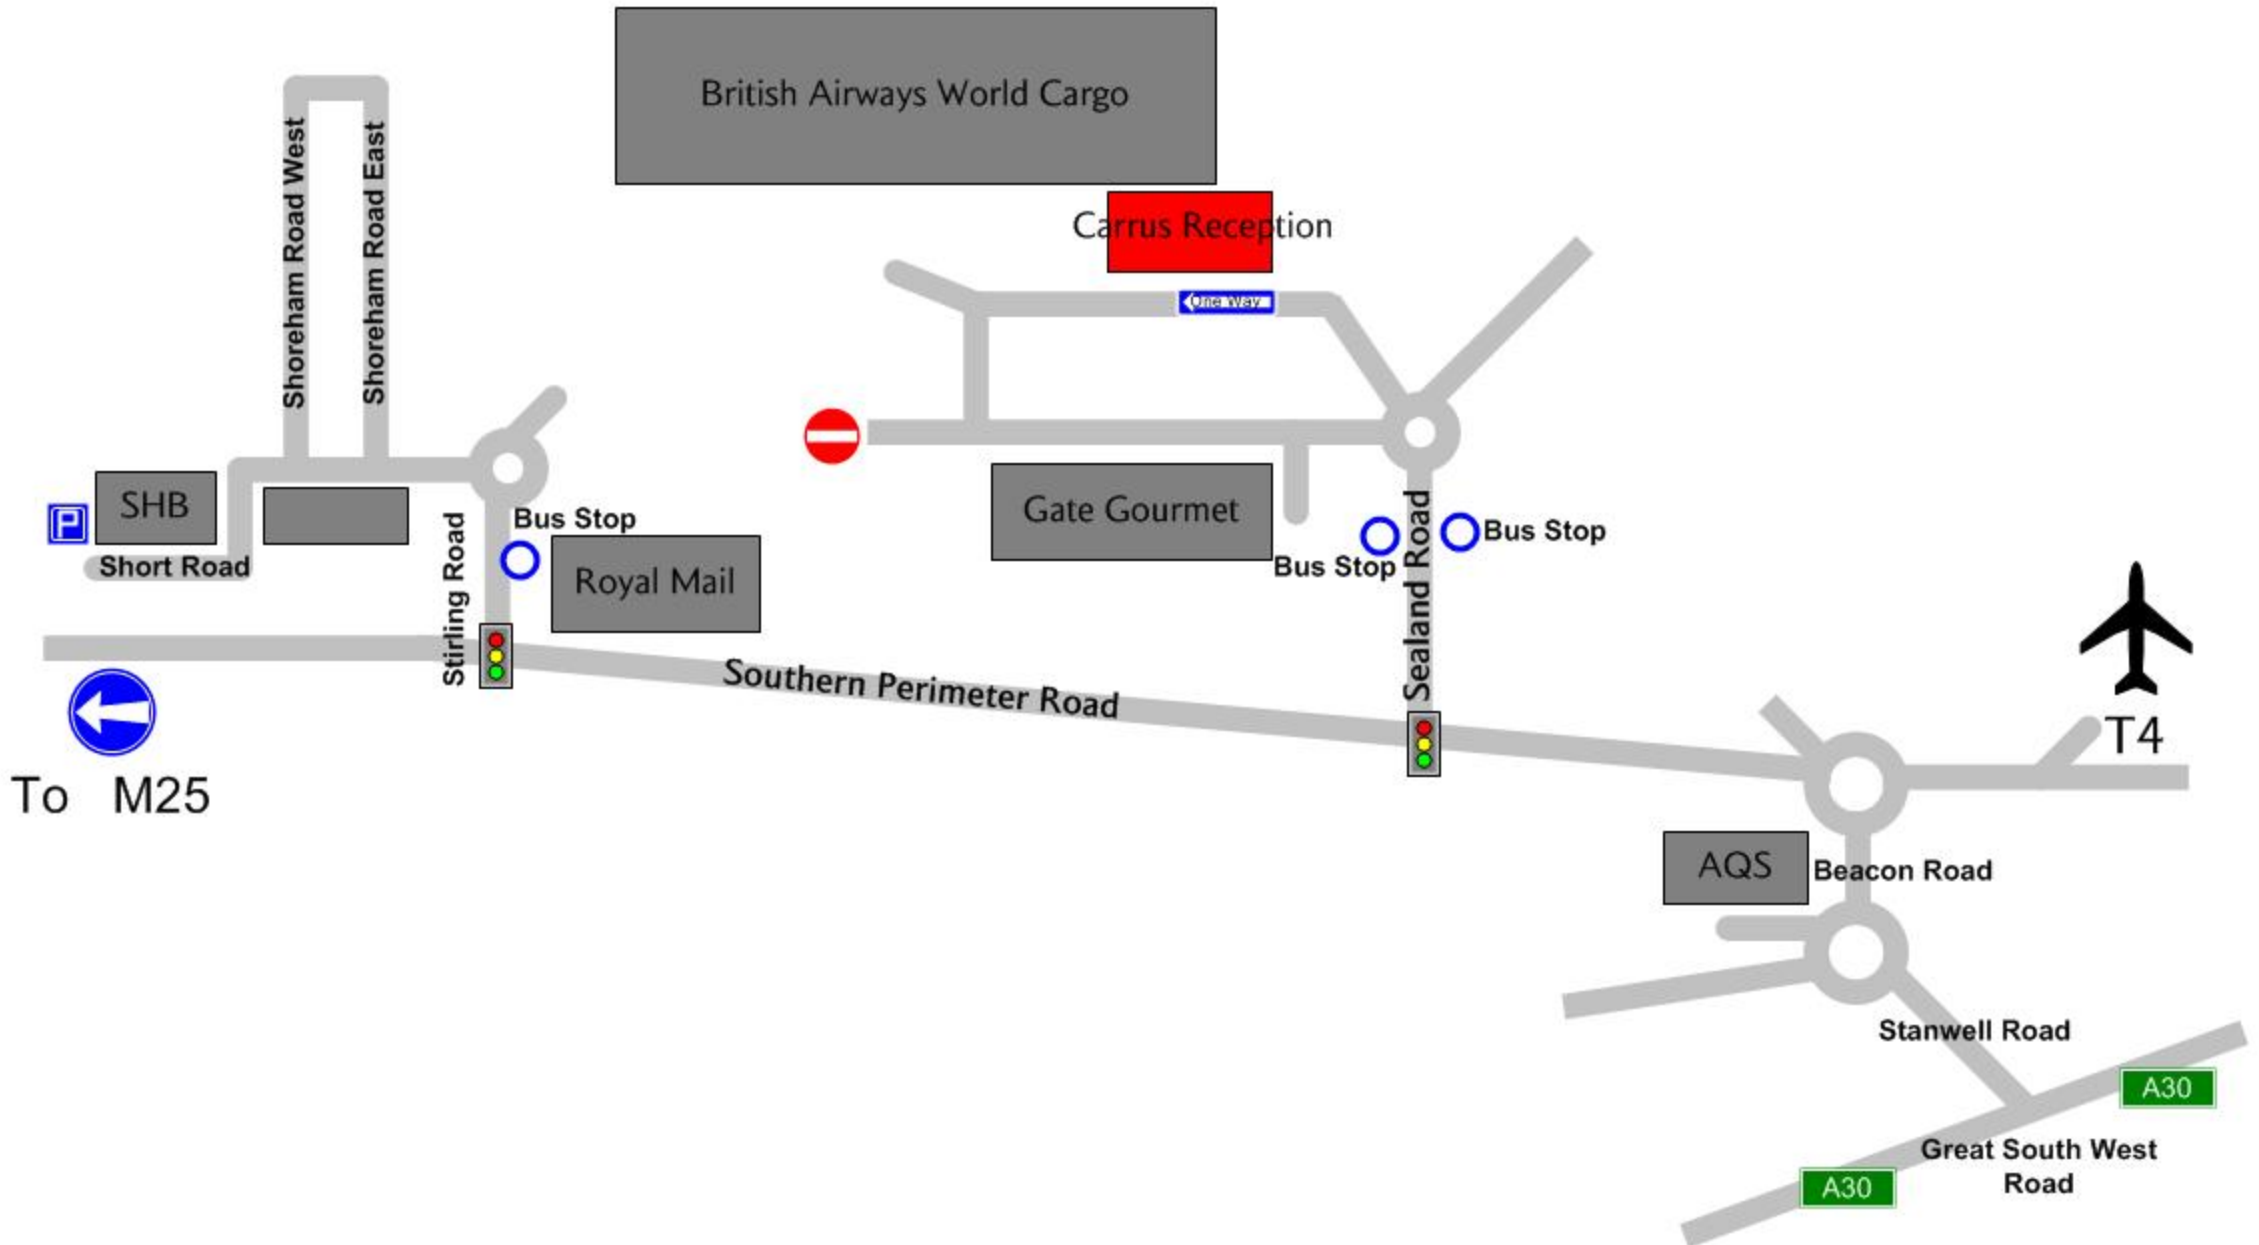

For bus route information use the **Bus Route link** on intranet page.